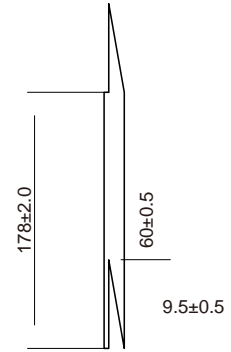

## Typical Electrical Characteristics:

Reel Dimension : [mm]

$2.2 \pm 0.5$

Packaging Quantity:

1000 Pcs/Reel

5 Reel /Inner box( 5000 Pcs)

8 Inner box/Carton box(40K Pcs)

Cautions and Warnings: