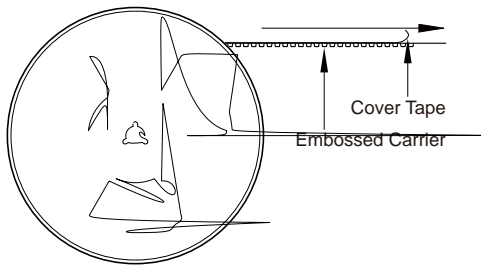

## Typical Electrical Characteristics:

Reel Dimension : [mm]

$2.2 \pm 0.5$

Packaging Quantity:

1000 Pcs/Reel

5 Reel /Inner box( 5000 Pcs)

8 Inner box/Carton box(40K Pcs)

Cautions and Warnings: