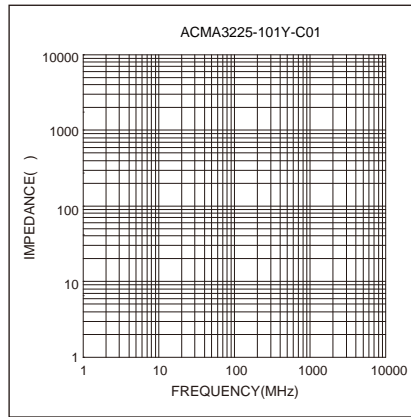

## Typical Electrical Characteristics:

Reel Dimension : [mm]

$2.2 \pm 0.5$

Packaging Quantity:

1000 Pcs/Reel

5 Reel /Inner box( 5000 Pcs)

8 Inner box/Carton box(40K Pcs)

Cautions and Warnings: