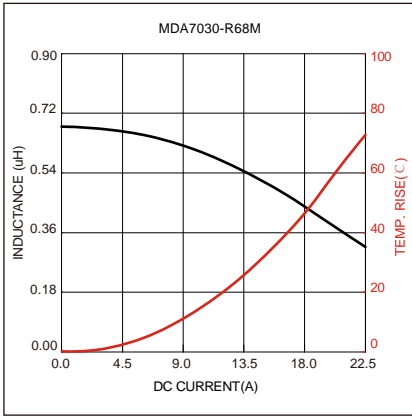

Satura on

Reel Dimension: [mm]

2.2 ± 0.5

Packaging Quantity:

1000 Pcs/Reel

2 Reel /Inner box(2000 Pcs)

3 Inner box/Carton box(6K Pcs)

Cautions and Warnings: