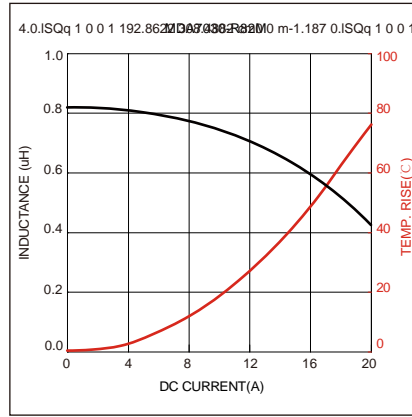

Satura on

Reel Dimension: [mm]

2.2 ± 0.5

Packaging Quantity:

1000 Pcs/Reel

2 Reel /Inner box(2000 Pcs)

3 Inner box/Carton box(6K Pcs)

Cautions and Warnings: