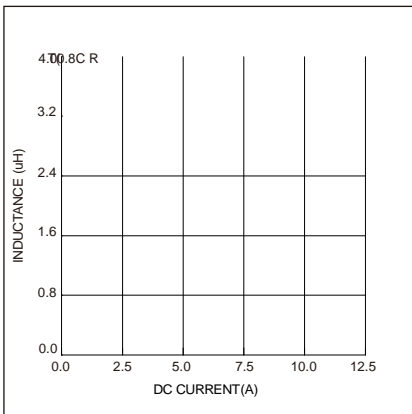

Satura on

Reel Dimension: [mm]

2.2 ± 0.5

Packaging Quantity:

1000 Pcs/Reel

2 Reel /Inner box(2000 Pcs)

3 Inner box/Carton box(6K Pcs)

Cautions and Warnings: