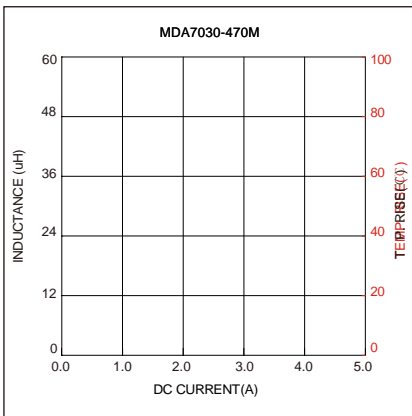

Satura on

Reel Dimension: [mm]

2.2 ± 0.5

Packaging Quantity:

1000 Pcs/Reel

2 Reel /Inner box(2000 Pcs)

3 Inner box/Carton box(6K Pcs)

Cautions and Warnings: