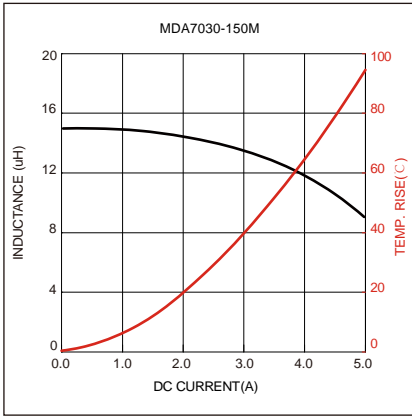

Satura on

Reel Dimension: [mm]

2.2 ± 0.5

Packaging Quantity:

1000 Pcs/Reel

2 Reel /Inner box(2000 Pcs)

3 Inner box/Carton box(6K Pcs)

Cautions and Warnings: