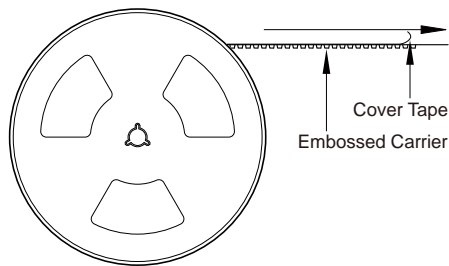

Satura on

Reel Dimension: [mm]

2.2 ± 0.5

Packaging Quantity:

1000 Pcs/Reel

2 Reel /Inner box(2000 Pcs)

3 Inner box/Carton box(6K Pcs)

Cautions and Warnings: