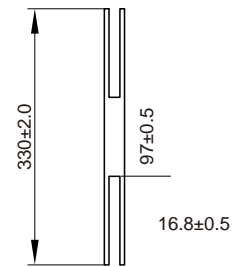

Satura on

Reel Dimension: [mm]

2.2 ± 0.5

Packaging Quantity:

1000 Pcs/Reel

2 Reel /Inner box(2000 Pcs)

3 Inner box/Carton box(6K Pcs)

Cautions and Warnings: