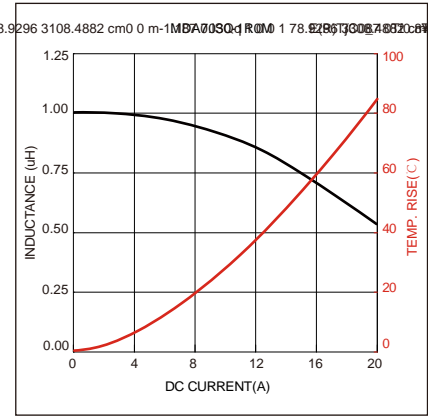

Satura on

Reel Dimension: [mm]

2.2 ± 0.5

Packaging Quantity:

1000 Pcs/Reel

2 Reel /Inner box(2000 Pcs)

3 Inner box/Carton box(6K Pcs)

Cautions and Warnings: